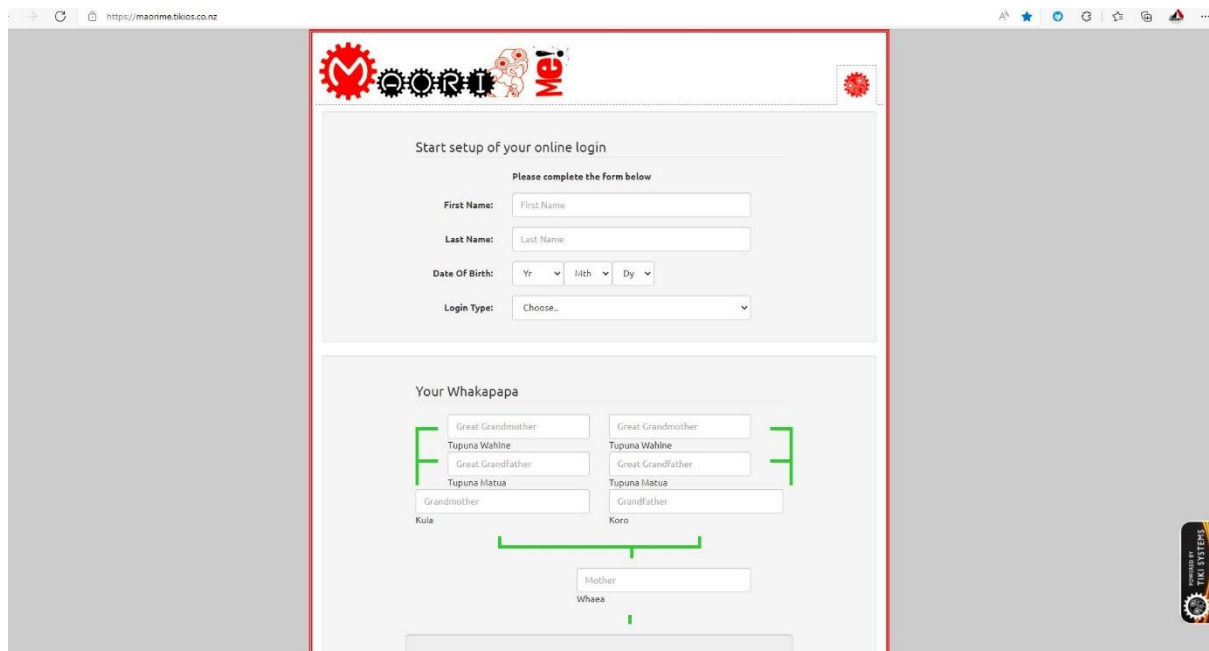

2022

Maori Me

Creating an account

Creating Maori Me account

Step 1: go to <https://maorime.tikios.co.nz/> and click on “Click here to continue” link

Step 2: fill in your details

Step 3: Click on “iwi” then “new connection”

Step 4: type in Ngāti Manawa and click “search”. Ngāti Manawa will appear , simply click on the Ngāti Manawa plus.

Step 5: Fill in your Rōpu

My MemberID: Unassigned - Not yet processed
Location / Rohe: Based in Murupara whose traditional tribal area includes the Kuhawaea and Kaingaroa Plains and the middle and upper reaches of the Rangitaiki River.
Maunga: Tawhiau
Awa: Rangataiki
Moana:
Phone: (07) 282 2745
Email: ima.nuku@tironm.co.nz