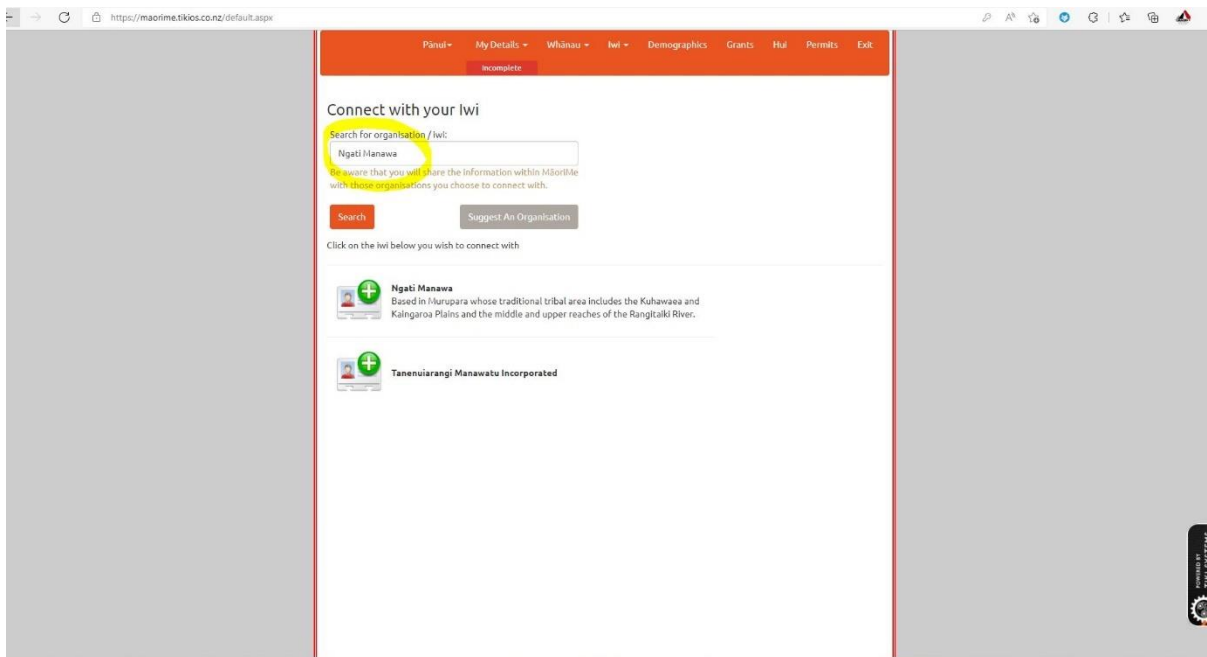

2022

Maori Me

Creating an account

Creating Maori Me account

Step 1: go to <https://maorime.tikios.co.nz/> and click on “Click here to continue” link

Step 2: fill in your details

Step 3: Click on “iwi” then “new connection”

Step 4: type in Ngāti Manawa and click “search”. Ngāti Manawa will appear , simply click on the Ngāti Manawa plus.

Step 5: Fill in your Rōpu

My MemberID: Unassigned - Not yet processed
Location / Rohe: Based in Murupara whose traditional tribal area includes the Kuhawaea and Kaingaroa Plains and the middle and upper reaches of the Rangitaiki River.
Maunga: Tawhiau
Awa: Rangataiki
Moana:
Phone: (07) 282 2745
Email: ima.nuku@tironm.co.nz