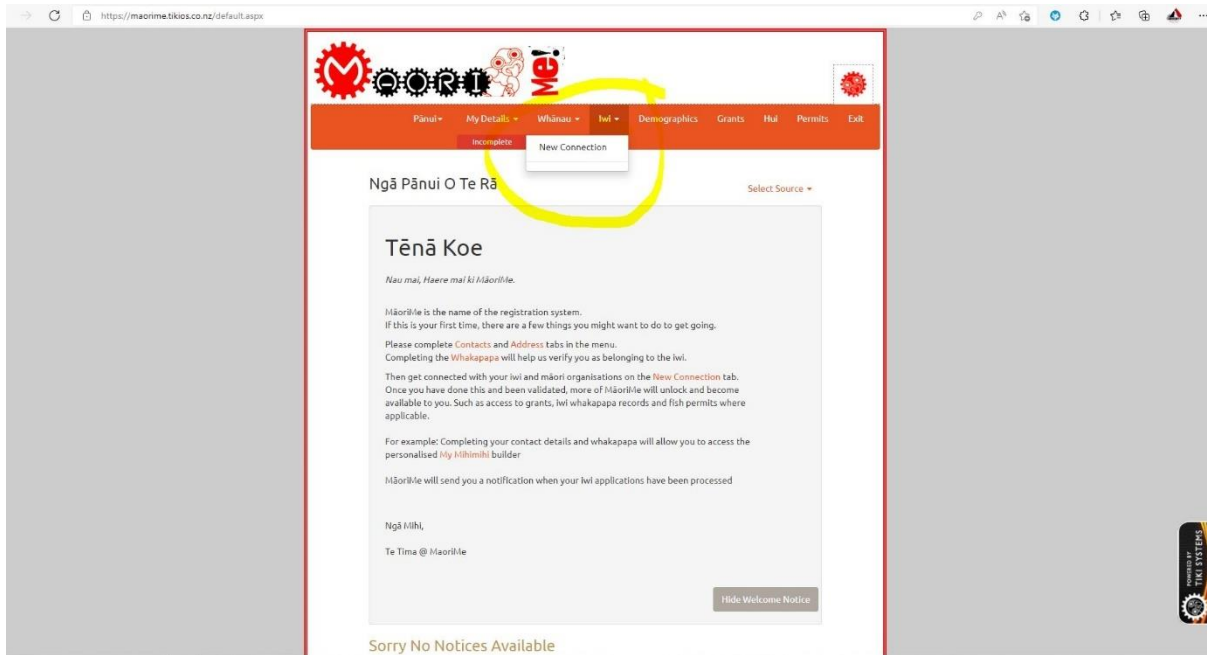

2022

Maori Me

Creating an account

Creating Maori Me account

Step 1: go to <https://maorime.tikios.co.nz/> and click on “Click here to continue” link

Step 2: fill in your details

Step 3: Click on “iwi” then “new connection”

Step 4: type in Ngāti Manawa and click “search”. Ngāti Manawa will appear , simply click on the Ngāti Manawa plus.

Step 5: Fill in your Rōpu

My MemberID: Unassigned - Not yet processed
Location / Rohe: Based in Murupara whose traditional tribal area includes the Kuhawaea and Kaingaroa Plains and the middle and upper reaches of the Rangitaiki River.
Maunga: Tawhiau
Awa: Rangataiki
Moana:
Phone: (07) 282 2745
Email: ima.nuku@tironm.co.nz