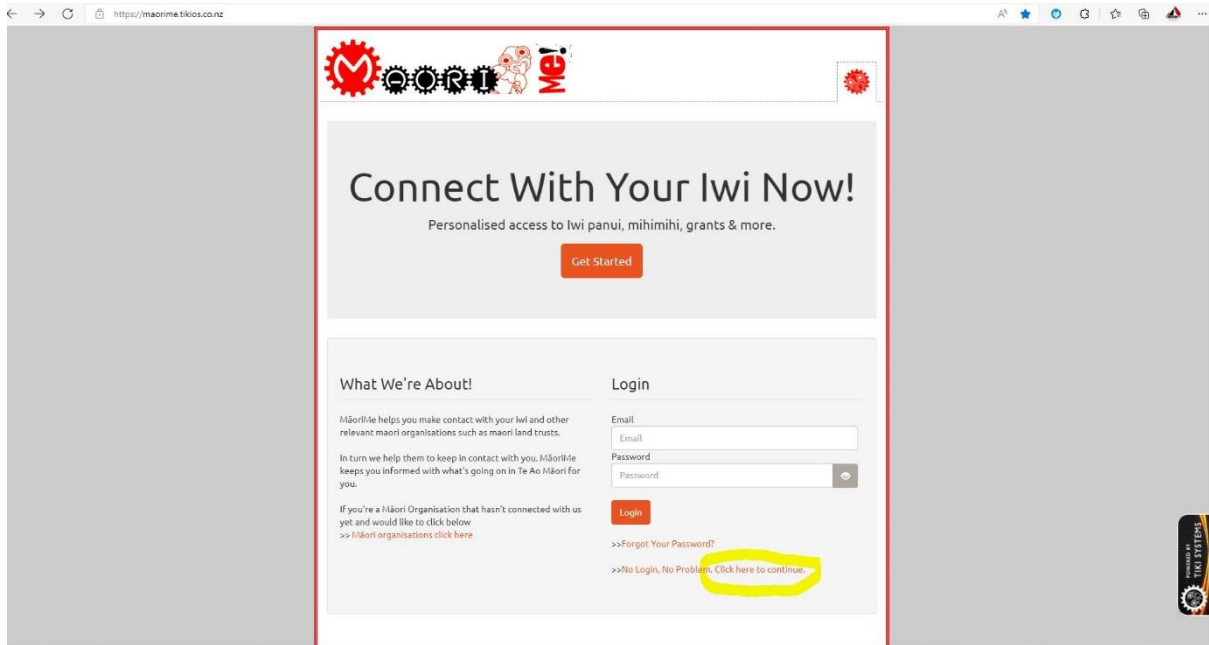

2022

Maori Me

Creating an account

Creating Maori Me account

Step 1: go to <https://maorime.tikios.co.nz/> and click on “Click here to continue” link

Step 2: fill in your details

Step 3: Click on “iwi” then “new connection”

Step 4: type in Ngāti Manawa and click “search”. Ngāti Manawa will appear , simply click on the Ngāti Manawa plus.

Step 5: Fill in your Rōpu

My MemberID: Unassigned - Not yet processed
Location / Rohe: Based in Murupara whose traditional tribal area includes the Kuhawaea and Kaingaroa Plains and the middle and upper reaches of the Rangitaiki River.
Maunga: Tawhiau
Awa: Rangataiki
Moana:
Phone: (07) 282 2745
Email: ima.nuku@tironm.co.nz